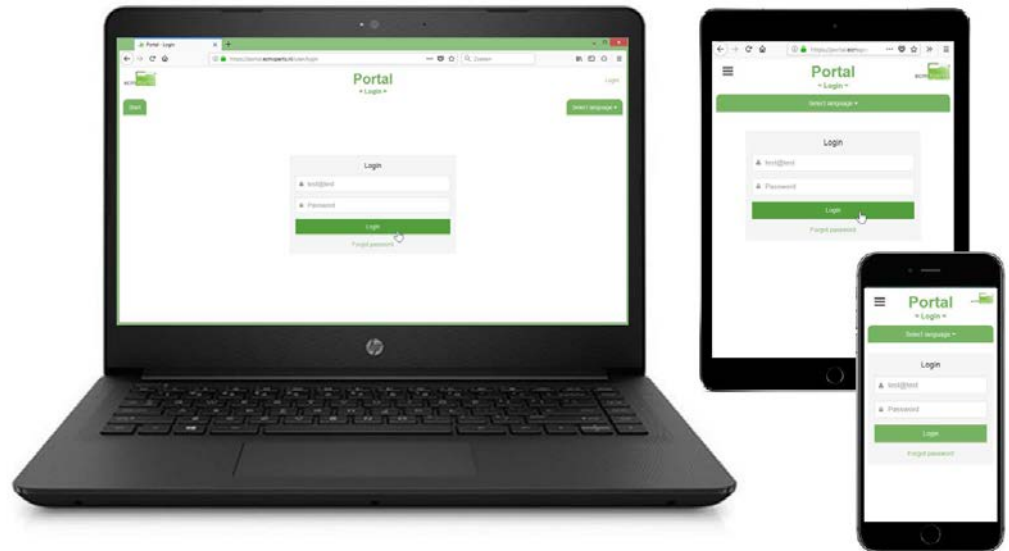

DOCUMENT SHARING MIT WINDREAM

Xpert Portal

Open up your world

XPERT PORTAL

- In house development
- Responsive design (laptop/tablet/smartphone)
- Multi-language
- Partner/customer styling and logo's
- Functionality:
 - Xpert Timesheet
 - Xpert Invoice
 - **Xpert DMShare**
 - Xpert XML conversion
 - *Xpert Photo APP*
 - *Xpert Expense*

> 150.000 invoices

WEB ACCESS WITH WINDREAM/GENKY

WHAT ABOUT SHARING WITH EXTERNAL USERS?

XPERT DMSHARE ARCHITECTURE

**Only user management
No data stored!**

XPERT DMSHARE FUNCTIONALITY

- Easy online sharing of windream documents
- Sharing of files and folders by mouse click
- Built in viewer, list and thumbnail views
- Search function for text, document type and indices
- Built in user management
- Up- and download of files and folders
- Automatic sharing of new files
- Ad-hoc sharing
- Email notification for the external users
- Genky integration...!

XPERT PORTAL PREREQUISITES

- windream web service channel(s)
- windream Thumbnail View
- Xpert Portal External Sharing Function + XpertDMSapi
- Xpert DMShare web site subscription

QUESTIONS?

Or visit us at our stand in the hall!