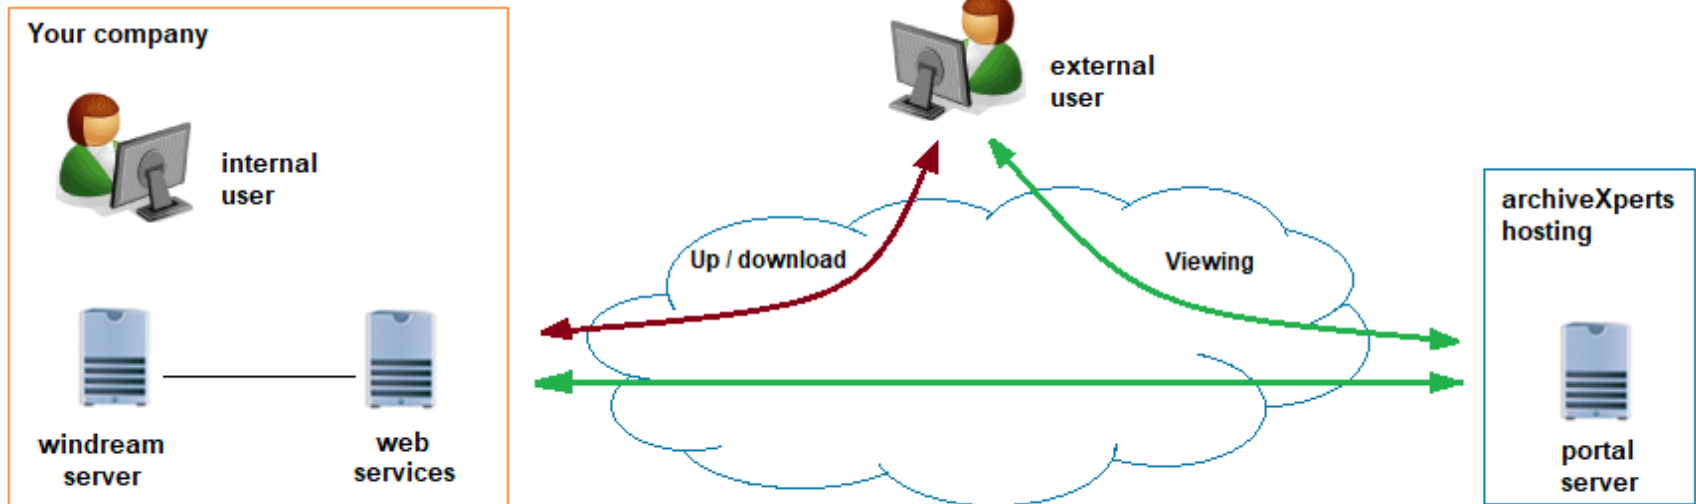

> 150.000 invoices

WEB ACCESS WITH WINDREAM/GENKY

WHAT ABOUT SHARING WITH EXTERNAL USERS?

XPERT DMSHARE ARCHITECTURE

**Only user management
No data stored!**

XPERT DMSHARE FUNCTIONALITY

- Easy online sharing of windream documents
- Sharing of files and folders by mouse click
- Built in viewer, list and thumbnail views
- Search function for text, document type and indices
- Built in user management
- Up- and download of files and folders
- Automatic sharing of new files
- Ad-hoc sharing
- Email notification for the external users
- Genky integration...!

XPERT PORTAL SAFETY/CONFIGURATION

- The use of the external sharing function can be restricted to specific users/groups
- Sharing of folders and documents only from pre-set 'root' folders
- Only document types that are configured can be shared
- Windream Search function can be used to check which folders and files are shared