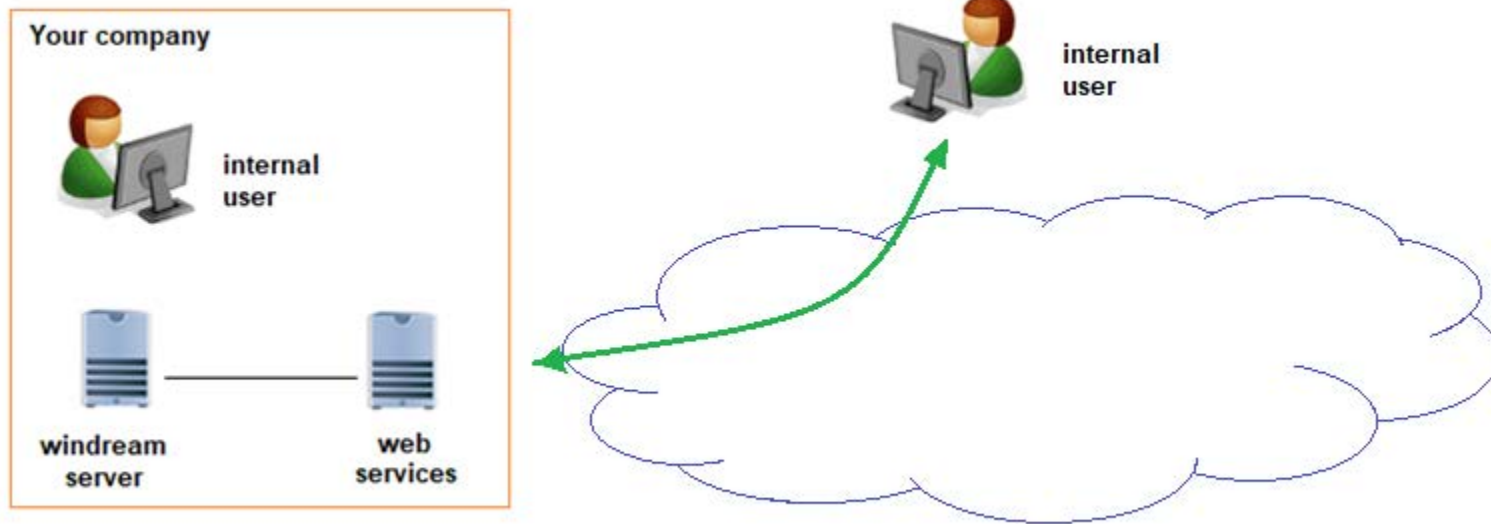

DOCUMENT SHARING MIT WINDREAM

Xpert Portal

Open up your world

XPERT PORTAL

- In house development
- Responsive design (laptop/tablet/smartphone)
- Multi-language
- Partner/customer styling and logo's
- Functionality:
 - Xpert Timesheet
 - Xpert Invoice
 - **Xpert DMShare**
 - Xpert XML conversion
 - *Xpert Photo APP*
 - *Xpert Expense*

> 150.000 invoices

WEB ACCESS WITH WINDREAM/GENKY

WHAT ABOUT SHARING WITH EXTERNAL USERS?

XPERT DMSHARE ARCHITECTURE

**Only user management
No data stored!**

XPERT DMSHARE FUNCTIONALITY

- Easy online sharing of windream documents
- Sharing of files and folders by mouse click
- Built in viewer, list and thumbnail views
- Search function for text, document type and indices
- Built in user management
- Up- and download of files and folders
- Automatic sharing of new files
- Ad-hoc sharing
- Email notification for the external users
- Genky integration...!